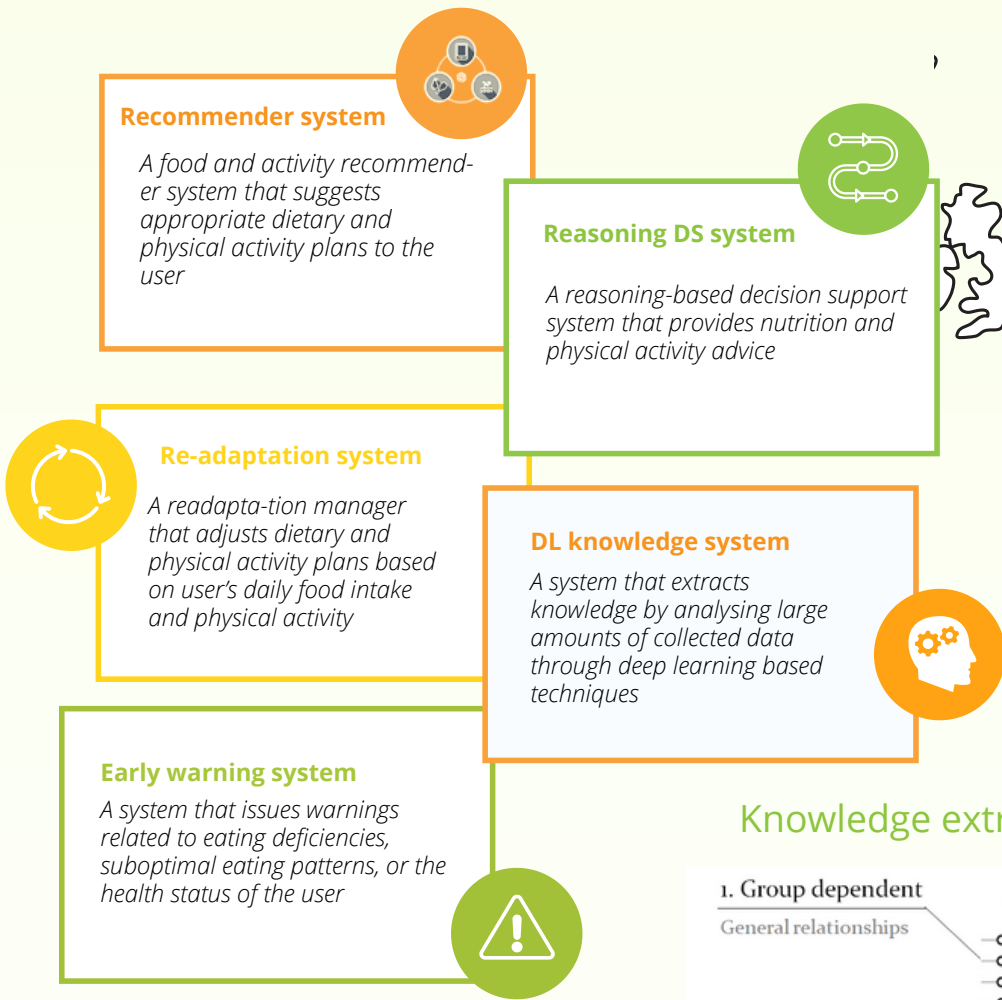

## WP5 'PROTEIN AI Advisor'

### Knowledge extraction scenarios

### Recommendation Workflow

NAP: Nutrition and activity plan;  
RDSS: Reasoning-based Decision Support System;  
FARS: Food and Activity Recommender System.